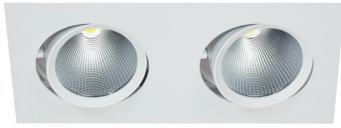

PRIDE ANKASTRE / RECESSED

W • lm	Standard	DALI Dimm	Acil Kit Emergency Kit
2x(12 W•1940 lm)	L AN4803230	L AN4803240	L AN4803260
2x(18 W•2690 lm)	L AN4803231	L AN4803241	L AN4803261
2x(25 W•3610 lm)	L AN4803232	L AN4803242	L AN4803262
2x(30 W•4350 lm)	L AN4803233	L AN4803243	L AN4803263
2x(40 W•5220 lm)	L AN4803235	L AN4803245	L AN4803265

3000K - 4000K • 3200 - 4000 gr