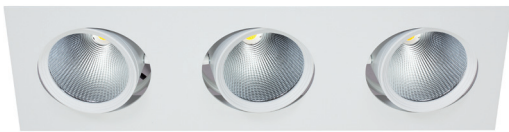

W • lm	Standard	DALI Dimm	Acil Kit Emergency Kit
2x(12 W•1940 lm)	L AN4803230	L AN4803240	L AN4803260
2x(18 W•2690 lm)	L AN4803231	L AN4803241	L AN4803261
2x(25 W•3610 lm)	L AN4803232	L AN4803242	L AN4803262
2x(30 W•4350 lm)	L AN4803233	L AN4803243	L AN4803263
2x(40 W•5220 lm)	L AN4803235	L AN4803245	L AN4803265

3000K - 4000K • 3200 - 4000 gr

W • lm	Standard	DALI Dimm	Acil Kit Emergency Kit
3x(12 W•1940 lm)	L AN4803330	L AN4803340	L AN4803360
3x(18 W•2690 lm)	L AN4803331	L AN4803341	L AN4803361
3x(25 W•3610 lm)	L AN4803332	L AN4803342	L AN4803362
3x(30 W•4350 lm)	L AN4803333	L AN4803343	L AN4803363
3x(40 W•5220 lm)	L AN4803335	L AN4803345	L AN4803365

3000K - 4000K • 4750 - 5650 gr