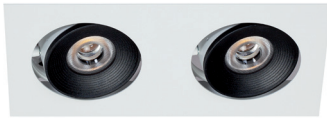

W • lm	Standard	DALI Dimm	Acil Kit Emergency Kit
2x(12 W•1940 lm)	L AN4822230	L AN4822240	L AN4822260
2x(18 W•2690 lm)	L AN4822231	L AN4822241	L AN4822261
2x(25 W•3610 lm)	L AN4822232	L AN4822242	L AN4822262
2x(30 W•4350 lm)	L AN4822233	L AN4822243	L AN4822263
2x(40 W•5220 lm)	L AN4822235	L AN4822245	L AN4822265

3000K - 4000K • 2800 - 3600 gr